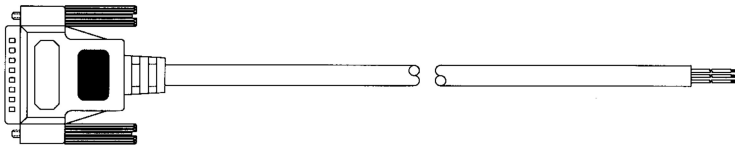

Sub-D Cables

25 PIN SUB-D MALE CABLE 22 AWG - UNSHIELDED

2 Meter - SA2502MCX0000000

5 Meter - SA2505MCX0000000

10 Meter - SA2510MCX0000000

25 PIN SUB-D FEMALE CABLE 22 AWG - UNSHIELDED

2 Meter - SC2502MCX0000000

5 Meter - SC2505MCX0000000

10 Meter - SC2510MCX0000000

25 PIN SUB-D MALE/FEMALE CABLE 22 AWG - UNSHIELDED

2 Meter - SA2502MCXSC25000

5 Meter - SA2505MCXSC25000

10 Meter - SA2510MCXSC25000

25 PIN SUB-D MALE CABLE 24 AWG - SHIELDED

2 Meter - SA2502MDX0000000

5 Meter - SA2505MDX0000000

10 Meter - SA2510MDX0000000

15 PIN SUB-D MALE CABLE 24 AWG - SHIELDED

2 Meter - SA1502MDX0000000

5 Meter - SA1505MDX0000000

10 Meter - SA1510MDX0000000

37 PIN SUB-D FEMALE CABLE 22 AWG - UNSHIELDED