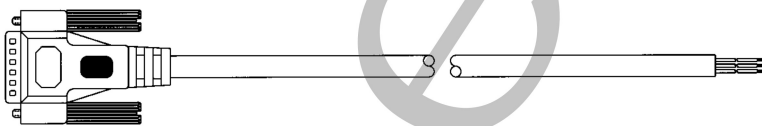

Sub-D Cables

25 PIN SUB-D MALE CABLE 22 AWG - UNSHIELDED

2 Meter - SA2502MCX0000000

5 Meter - SA2505MCX0000000

10 Meter - SA2510MCX0000000

25 PIN SUB-D FEMALE CABLE 22 AWG - UNSHIELDED

2 Meter - SC2502MCX0000000

5 Meter - SC2505MCX0000000

10 Meter - SC2510MCX0000000

25 PIN SUB-D MALE/FEMALE CABLE 22 AWG - UNSHIELDED

2 Meter - SA2502MCXSC25000

5 Meter - SA2505MCXSC25000

10 Meter - SA2510MCXSC25000

25 PIN SUB-D MALE CABLE 24 AWG - SHIELDED

2 Meter - SA2502MDX0000000

5 Meter - SA2505MDX0000000

10 Meter - SA2510MDX0000000

15 PIN SUB-D MALE CABLE 24 AWG - SHIELDED

2 Meter - SA1502MDX0000000

5 Meter - SA1505MDX0000000

10 Meter - SA1510MDX0000000

37 PIN SUB-D FEMALE CABLE 22 AWG - UNSHIELDED