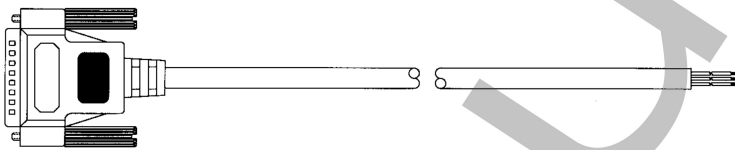

Sub-D Cables

25 PIN SUB-D MALE CABLE 22 AWG - UNSHIELDED

2 Meter - SA2502MCX0000000

5 Meter - SA2505MCX0000000

10 Meter - SA2510MCX0000000

25 PIN SUB-D FEMALE CABLE 22 AWG - UNSHIELDED

2 Meter - SC2502MCX0000000

5 Meter - SC2505MCX0000000

10 Meter - SC2510MCX0000000

25 PIN SUB-D MALE/FEMALE CABLE 22 AWG - UNSHIELDED

2 Meter - SA2502MCXSC25000

5 Meter - SA2505MCXSC25000

10 Meter - SA2510MCXSC25000

25 PIN SUB-D MALE CABLE 24 AWG - SHIELDED

2 Meter - SA2502MDX0000000

5 Meter - SA2505MDX0000000

10 Meter - SA2510MDX0000000

15 PIN SUB-D MALE CABLE 24 AWG - SHIELDED

2 Meter - SA1502MDX0000000

5 Meter - SA1505MDX0000000

10 Meter - SA1510MDX0000000

37 PIN SUB-D FEMALE CABLE 22 AWG - UNSHIELDED