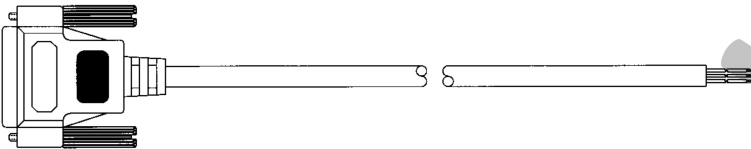

Sub-D Cables

25 PIN SUB-D MALE CABLE 22 AWG - UNSHIELDED

2 Meter - SA2502MCX0000000

5 Meter - SA2505MCX0000000

10 Meter - SA2510MCX0000000

25 PIN SUB-D FEMALE CABLE 22 AWG - UNSHIELDED

2 Meter - SC2502MCX0000000

5 Meter - SC2505MCX0000000

10 Meter - SC2510MCX0000000

25 PIN SUB-D MALE/FEMALE CABLE 22 AWG - UNSHIELDED

2 Meter - SA2502MCXSC25000

5 Meter - SA2505MCXSC25000

10 Meter - SA2510MCXSC25000

25 PIN SUB-D MALE CABLE 24 AWG - SHIELDED

2 Meter - SA2502MDX0000000

5 Meter - SA2505MDX0000000

10 Meter - SA2510MDX0000000

15 PIN SUB-D MALE CABLE 24 AWG - SHIELDED

2 Meter - SA1502MDX0000000

5 Meter - SA1505MDX0000000

10 Meter - SA1510MDX0000000

37 PIN SUB-D FEMALE CABLE 22 AWG - UNSHIELDED