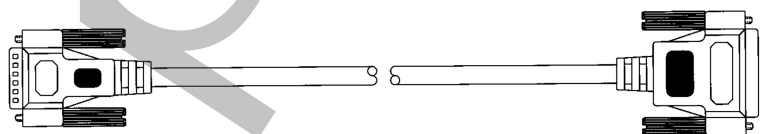

15 PIN MALE/25 PIN FEMALE SUB-D CABLE 22 AWG - UNSHIELDED

2 Meter - SA1502MCXSC25000

5 Meter - SA1505MCXSC25000

10 Meter - SA1510MCXSC25000