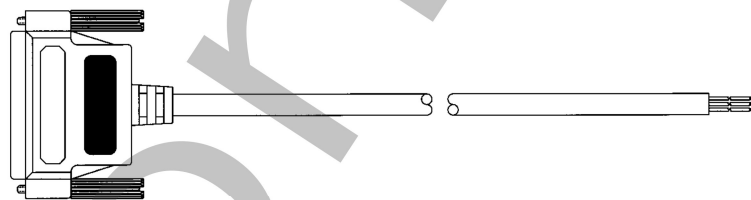

2 Meter - SA2502MDX0000000

5 Meter - SA2505MDX0000000

10 Meter - SA2510MDX0000000

15 PIN SUB-D MALE CABLE 24 AWG - SHIELDED

2 Meter - SA1502MDX0000000

5 Meter - SA1505MDX0000000

10 Meter - SA1510MDX0000000

37 PIN SUB-D FEMALE CABLE 22 AWG - UNSHIELDED

2 Meter - SC3702MCX0000000

5 Meter - SC3705MCX0000000

10 Meter - SC3710MCX0000000

15 PIN MALE/25 PIN FEMALE SUB-D CABLE 22 AWG - UNSHIELDED

2 Meter - SA1502MCXSC25000

5 Meter - SA1505MCXSC25000

10 Meter - SA1510MCXSC25000