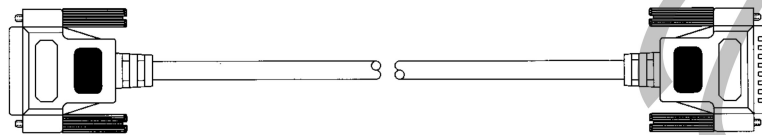

Sub-D Cables

25 PIN SUB-D MALE CABLE 22 AWG - UNSHIELDED

2 Meter - SA2502MCX0000000

5 Meter - SA2505MCX0000000

10 Meter - SA2510MCX0000000

25 PIN SUB-D FEMALE CABLE 22 AWG - UNSHIELDED

2 Meter - SC2502MCX0000000

5 Meter - SC2505MCX0000000

10 Meter - SC2510MCX0000000

25 PIN SUB-D MALE/FEMALE CABLE 22 AWG - UNSHIELDED

2 Meter - SA2502MCXSC25000

5 Meter - SA2505MCXSC25000

10 Meter - SA2510MCXSC25000

25 PIN SUB-D MALE CABLE 24 AWG - SHIELDED